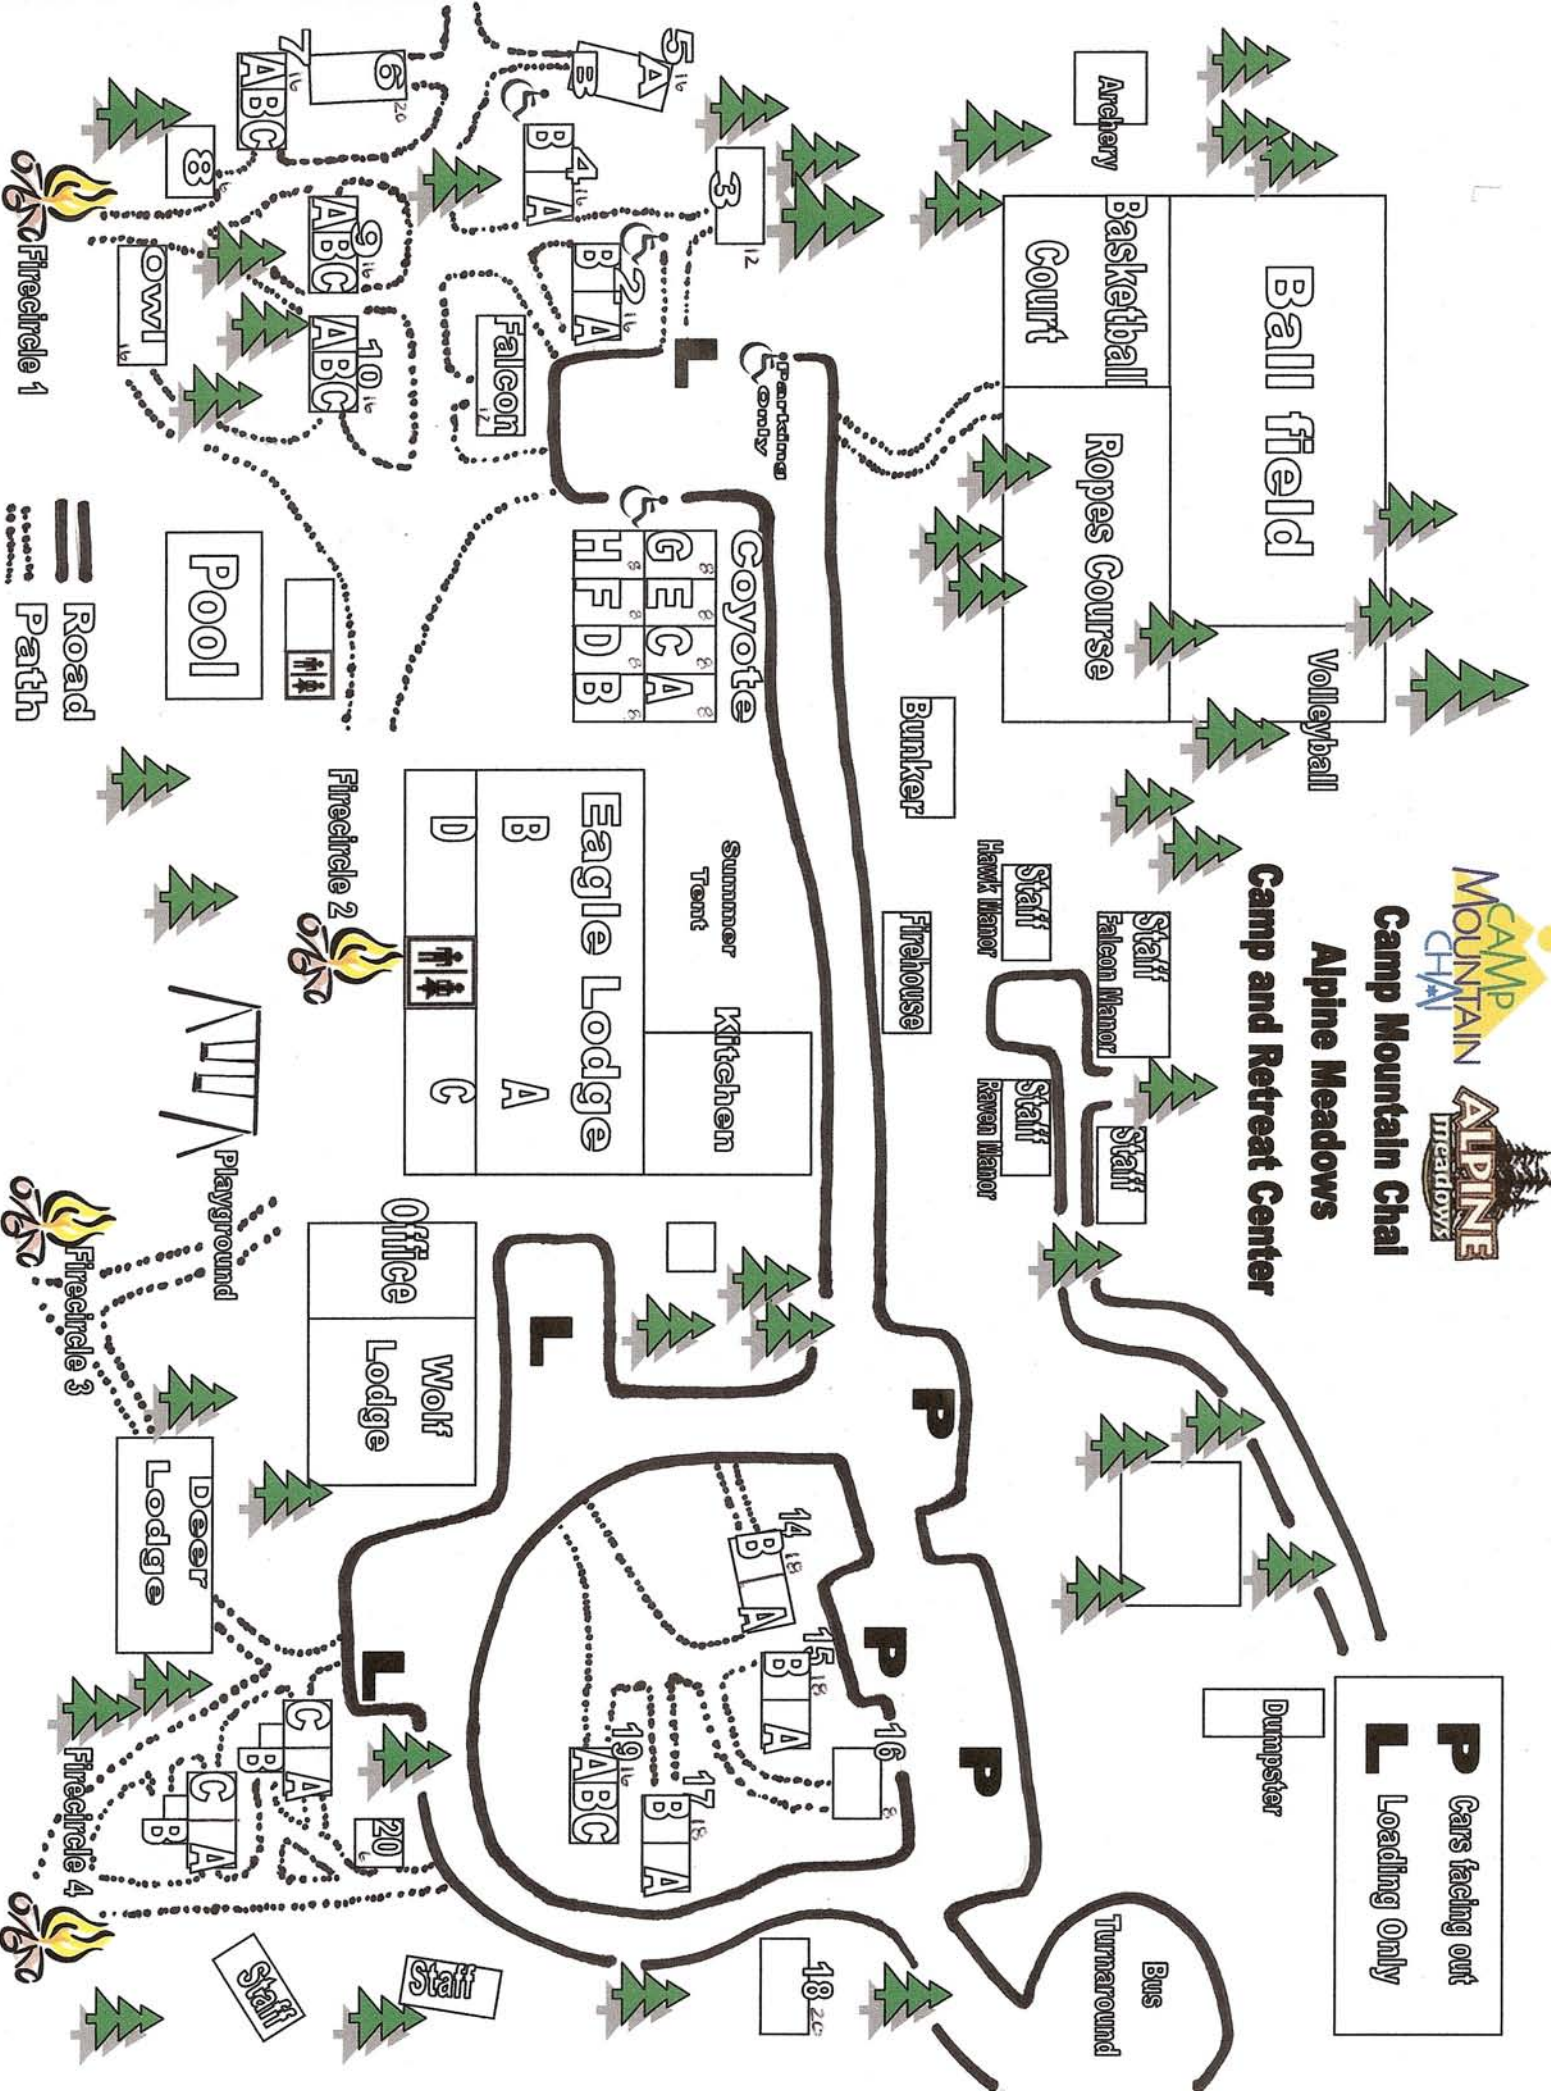

### Camp and Retreat Center

**P** Cars facing out  
**L** Loading Only

Dumpster

Bus Turnaround

Staff

== Road  
 ... Path

Pool

Playground

16

17

18

19

20

21

22

23

72

73

74

75

76

77

78

79

80

81

82

83

84

85

86

87