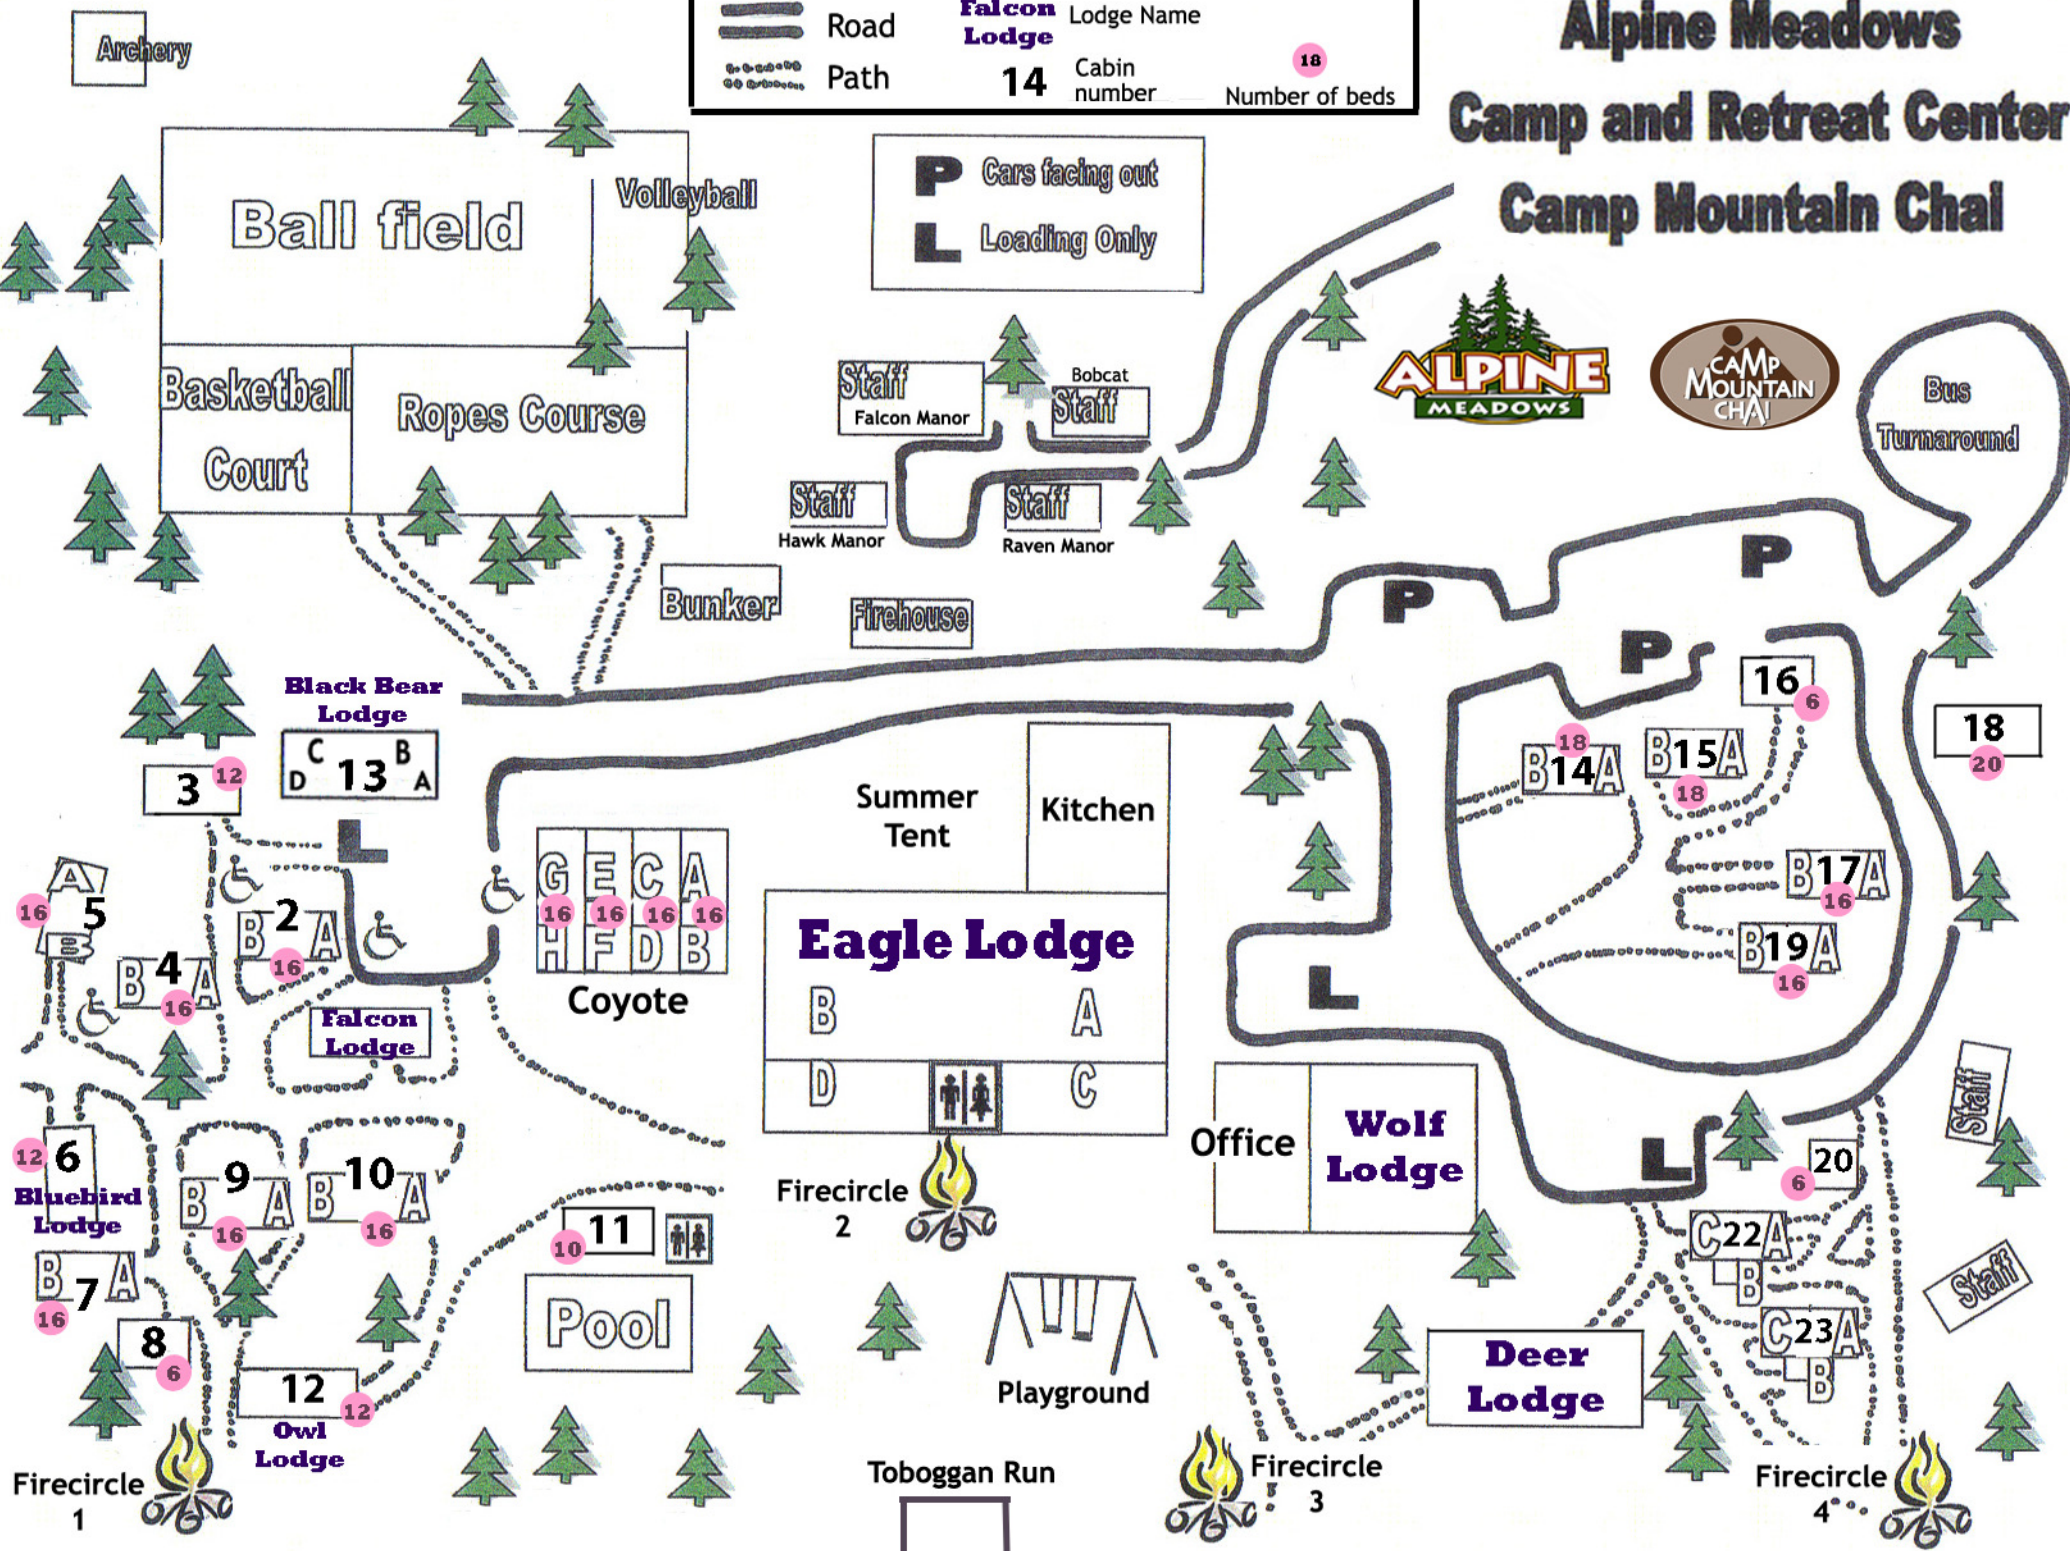

## Camp and Retreat Center

### Camp Mountain Chal

	Road	<b>Falcon Lodge</b>	Lodge Name
	Path	<b>14</b>	Cabin number
			<b>18</b>
			Number of beds

**P** Cars facing out  
**L** Loading Only

**Black Bear Lodge**

**Bluebird Lodge**

**Bluebird Lodge**

**Owl Lodge**

**Firecircle 1**

**Coyote**

**Eagle Lodge**

**Firecircle 2**

**Pool**

**Playground**

**Toboggan Run**

**Firecircle 3**

**Office**

**Wolf Lodge**

**Deer Lodge**

**Firecircle 4**